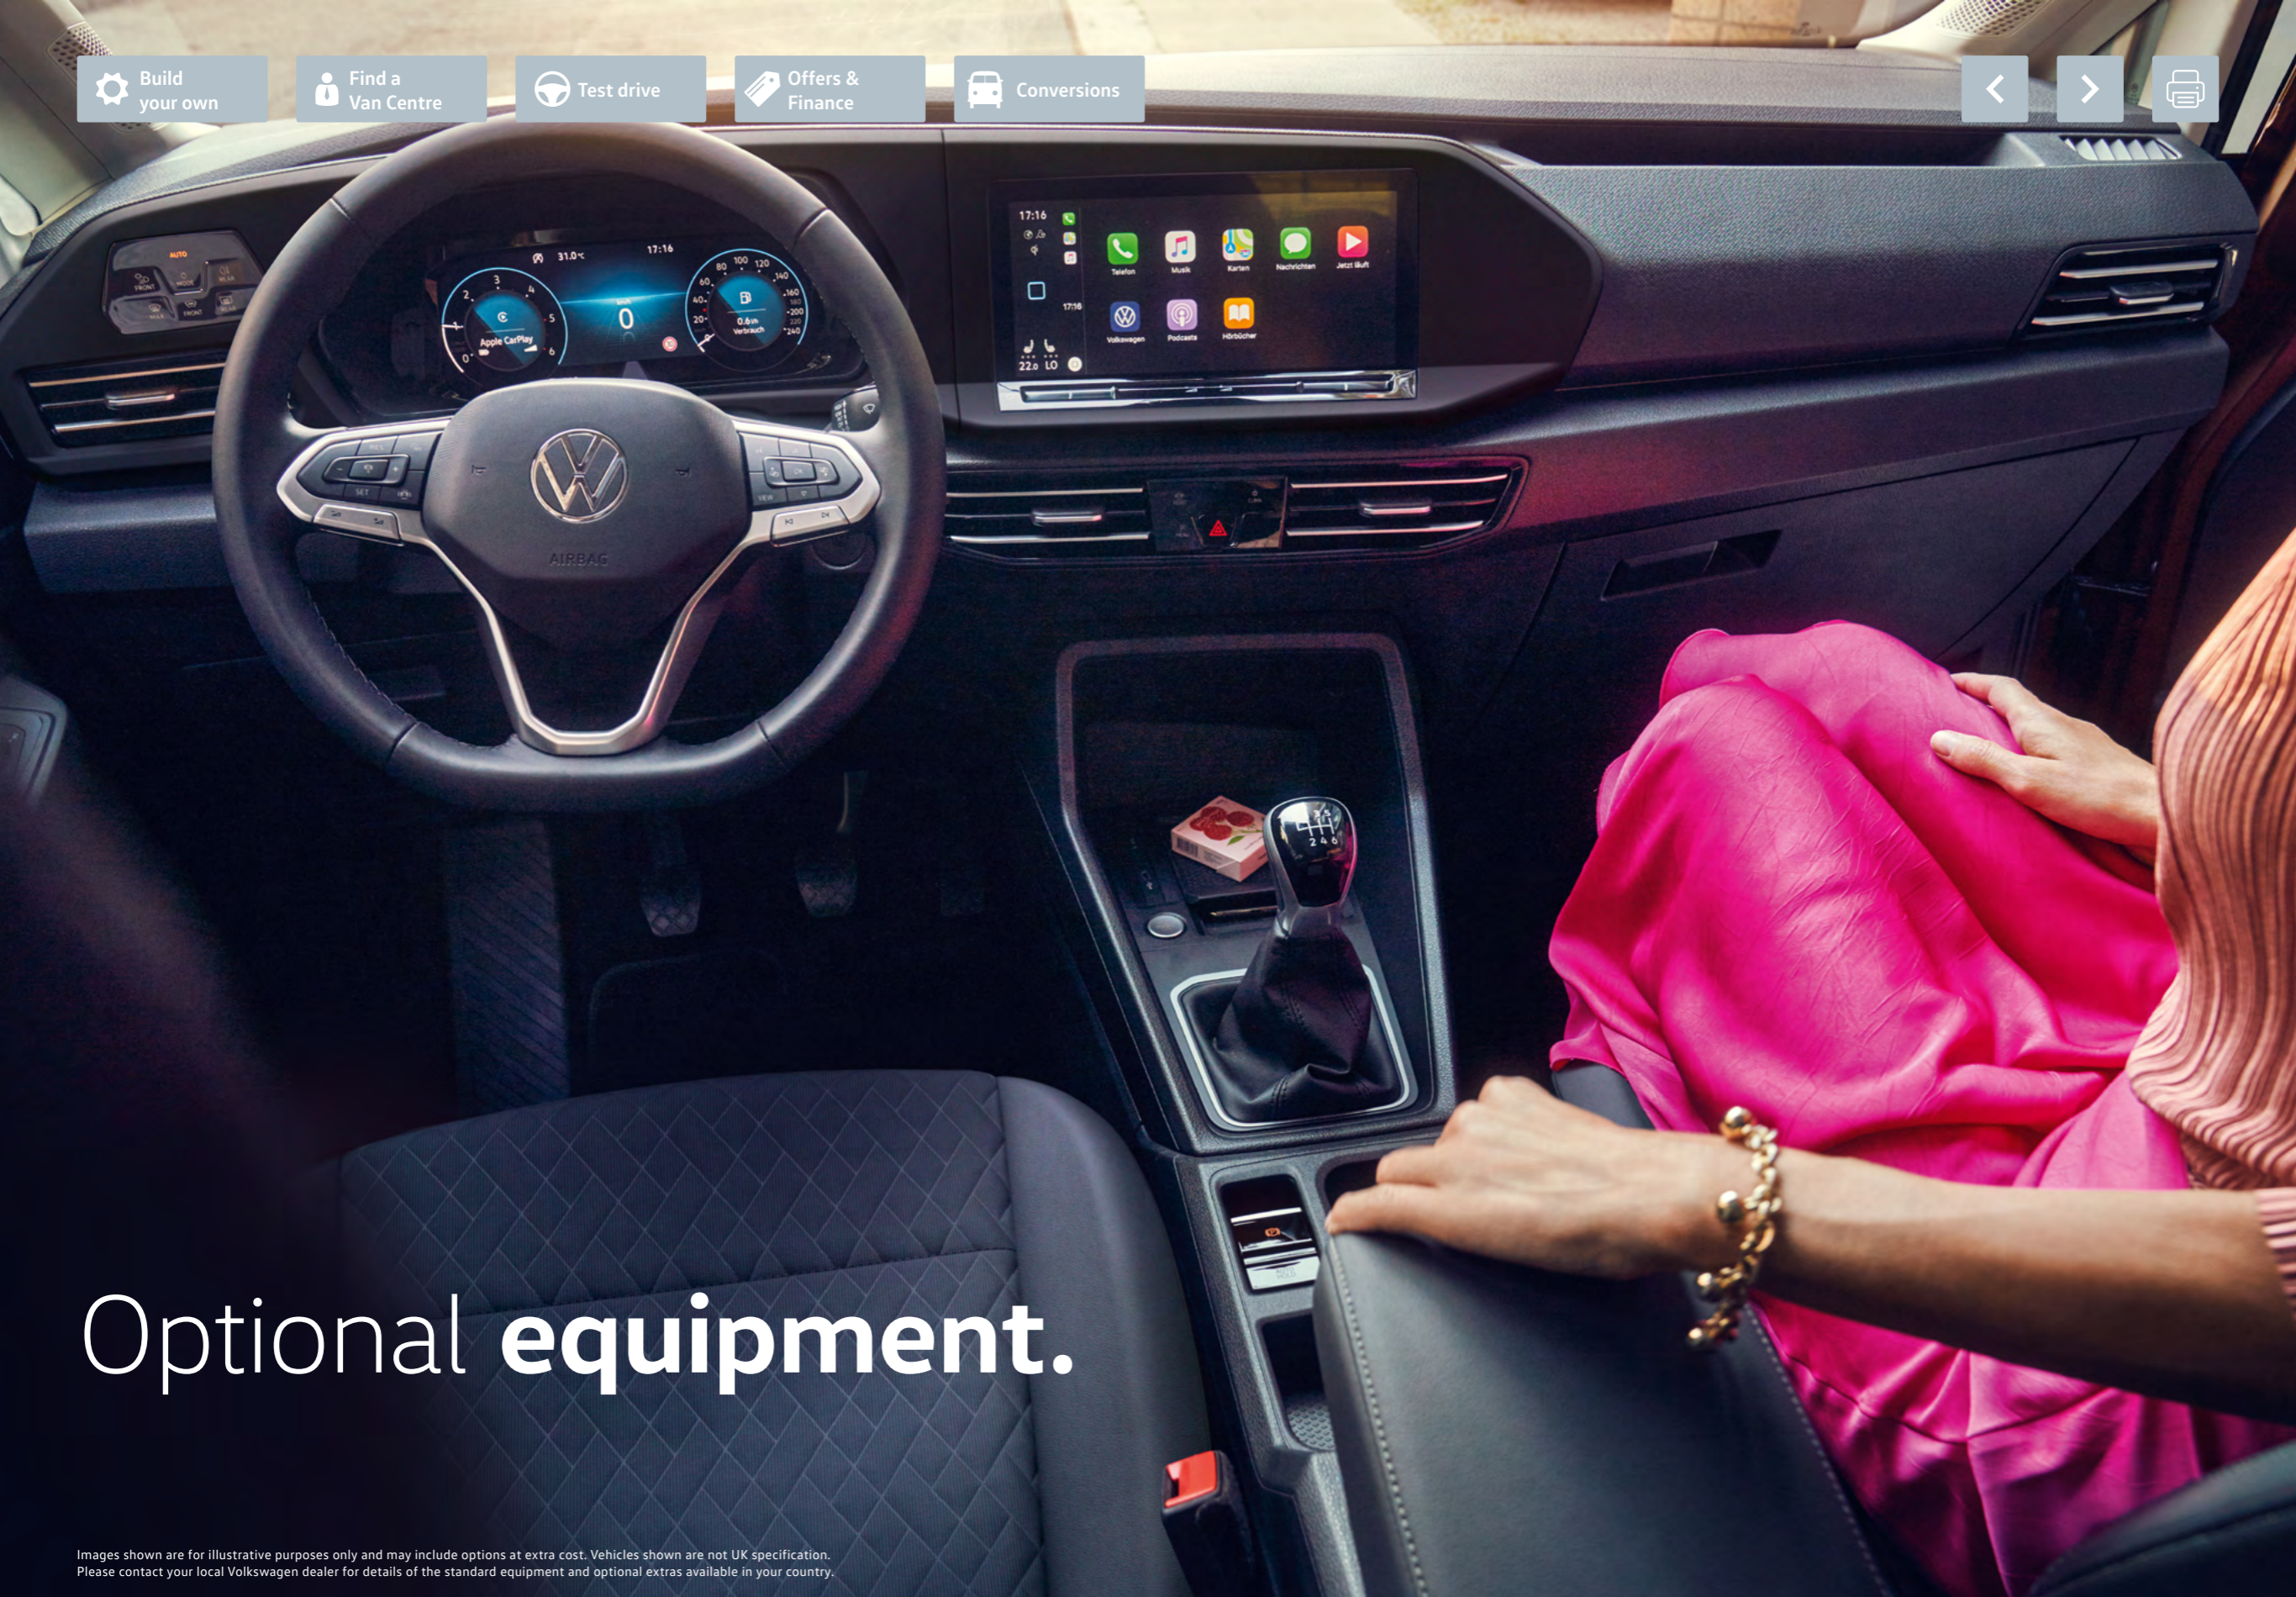

Optional equipment.

Images shown are for illustrative purposes only and may include options at extra cost. Vehicles shown are not UK specification. Please contact your local Volkswagen dealer for details of the standard equipment and optional extras available in your country.